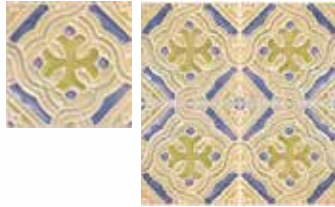

► BLEZZ PD (Painted & Drop Antique Tile)

กระเบื้องทำมือเขียนสีลายโบราณแบบมีมิติ

SIZE : 4"x4"/6"x6"

PD-002