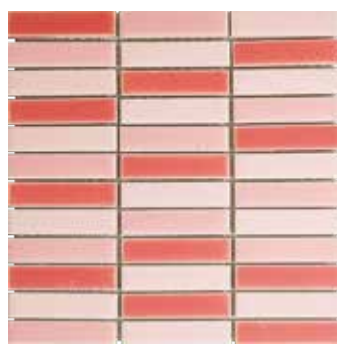

SAKURA
PINK STRIP