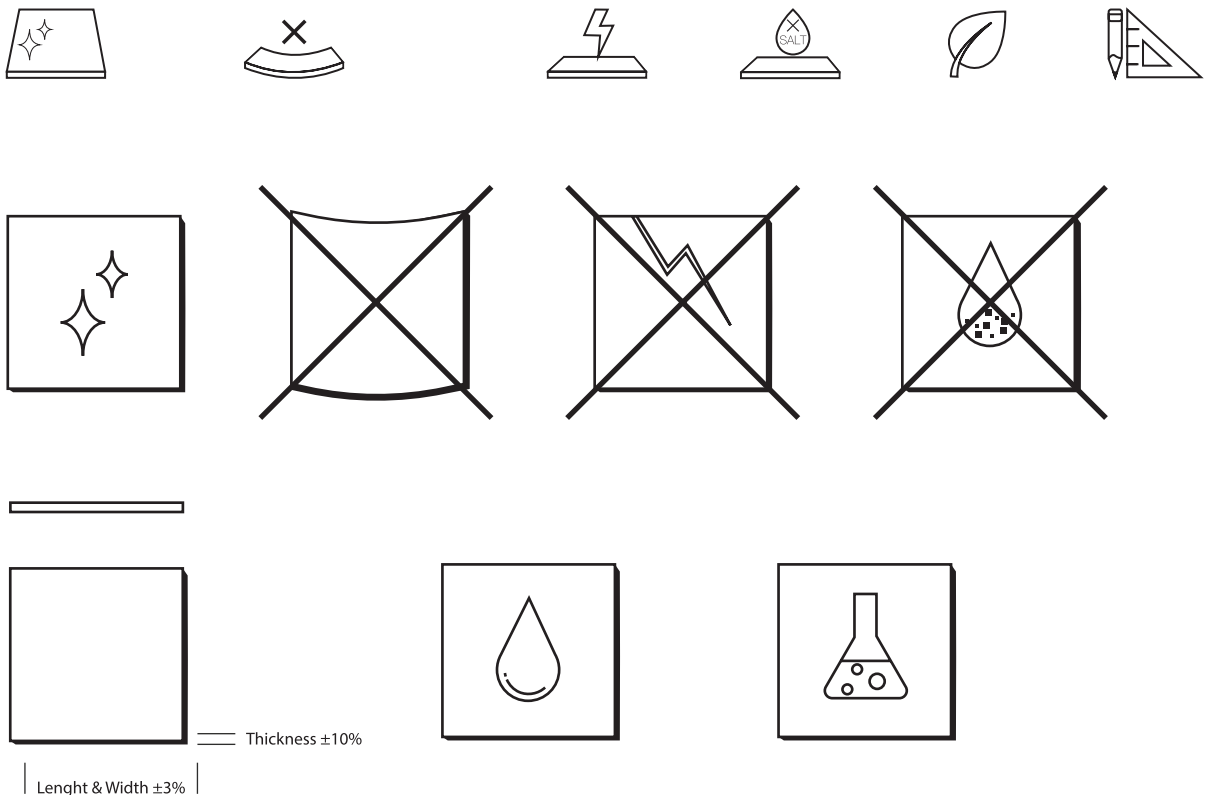

1. Adjust the floor level or wall level as needed and make sure the surfaces are clean, smooth and dry for best results.
2. Measure the area for tiles installation. Set up the starting point and draw the layout vertically and horizontally.
3. Unbox the tiles 3-5 boxes and mix the tiles together before installation. (To ensure that the color are mixed naturally due to the semihandmade process that would make tiles have some variation in colors and sizings)
4. Mix the tile adhesive and plaster them using the flat side of the trowel.
5. Plaster the tile adhesive using the pointed blade side of the trowel and leave the grout between tiles with approximately 5 mm due to tiles sizing's variation (standard set from the factory : for example tiles size 4"x4" set as 90 pcs./sqm./box so if the client want less grout we would recommend not less than 3 mm for grout (You may need to add more tiles in the ratio).
6. Place the tiles according to the layout starting at the corner and randomly place the mixed tiles by the color shades and tap lightly by the rubber hammer. Adjust or place the tiles according to the alignment or in order.
7. Before grouting, leave the installed tiles to get dry up to 48 hrs. Then remove excessive grout from the tiles by the trowel. After that, clean the grout spaces between tiles (Recommends to clean the grout strains thoroughly. If the strains are left for long time, it might not be able to be removed.)