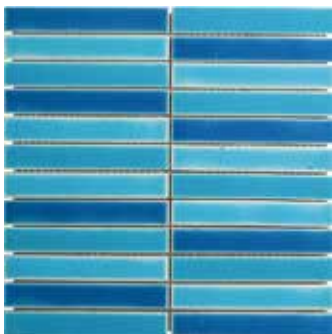

MOSAIC HIGH TEMPERATURE GLAZED CLAY TILES HG(N)

ขนาด 1x6

BUTTERFLY
PEA STRIP