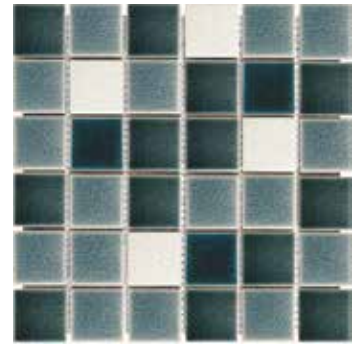

## MOSAIC HIGH TEMPERATURE GLAZED CLAY TILES HG(N)

ขนาด 2"x2"

ANDAMAN BLUE

CARIBBEAN GREEN

PRETTY GREY