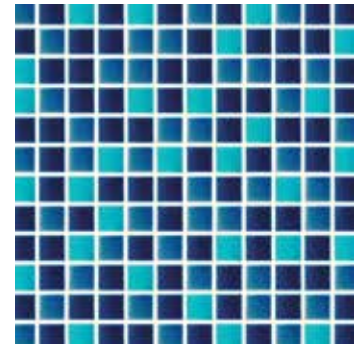

# MOSAIC HIGH TEMPERATURE GLAZED CLAY TILES HG(N)

ขนาด 1"x1"

ANDAMAN BLUE

ANDAMAN BLUE

ANDAMAN BLUE