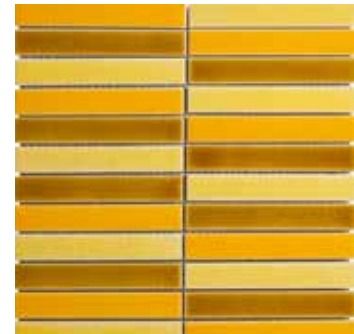

# MOSAIC HIGH TEMPERATURE GLAZED CLAY TILES HG(N)

ขนาด 1x6

BUTTERFLY  
PEA STRIP

IXORA  
RED STRIP

MARI  
GOLD STRIP