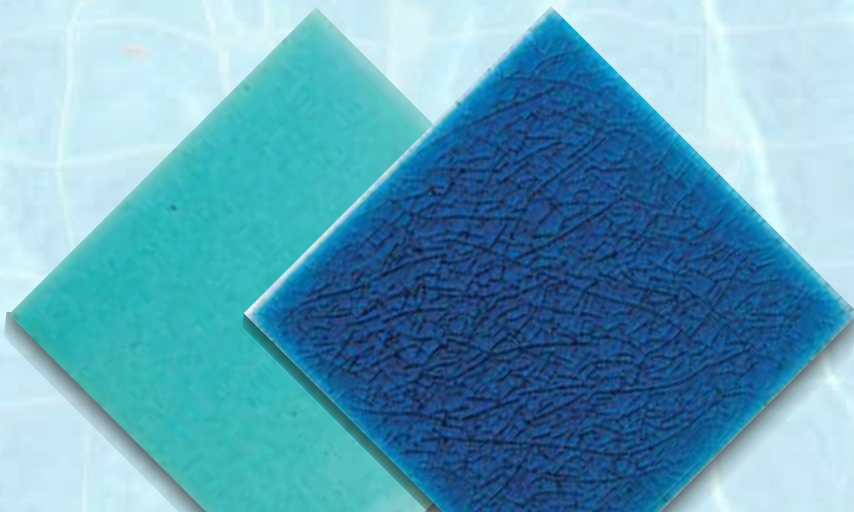

PAGE

6

PROJECT SAMPLES

ภาพถ่ายอย่างผลงาน
โครงการต่างๆ ที่ใช้
กระเบื้อง Blezz

PAGE

8

HG(C) / HG(N)

**HIGH TEMPERATURE
GLAZED CLAY TILES
(classic series and natural series)**

กระเบื้องดินเผาเคลือบสีเผาไฟแรงสูง
รุ่นสีคลาสสิก และรุ่นสีธรรมชาติ

PAGE

10

TG

**TRANSPARENT
GLAZED CLAY TILES**

กระเบื้องดินเผาเคลือบสี
เผาไฟแรงสูง