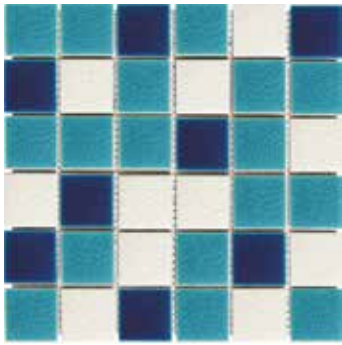

MOSAIC HIGH TEMPERATURE GLAZED CLAY TILES HG(N)

ขนาด 2"x2"

ANDAMAN BLUE