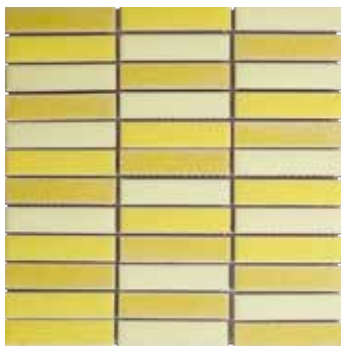

MOSAIC HIGH TEMPERATURE GLAZED CLAY TILES HG(N)

ขนาด 1"x4"

DAISY
YELLOW STRIP